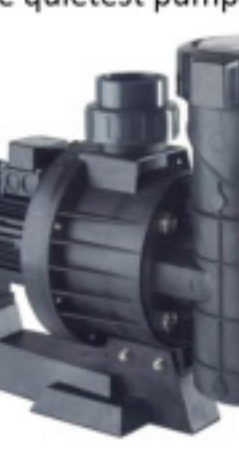

How Do Pool Lights Keep Dry

You may wonder how pool lights keep from getting wet.

Pool lights are tightly sealed and designed to keep dry.

The glass is very thick for extra protection. It is held in the pool by a strong clip or screw.

If the bulb needs changed, it can be pulled above water and replaced

22 Kaye Don Way Weighbridge Surrey KT13 0ux, UK
Website: www.aquadrops.co.uk

AQUA DROPS

MULTIPOINT VALVE

There are three major types of pool filtering system: cartridge, sand, and diatomaceous earth (DE). Sand and DE filters use a multipoint valve primarily to help clean or back flush the filter media. Cartridge filters do not have multipoint valves. These filters are cleaned by removing the cartridge and spraying it with a garden hose. A typical multipoint valve has 7 settings: filter, backwash, rinse, and waste, closed, recalcitate, and winter. This guide explains the function of these setting and shows how they circulate water in a typical sand filter. The operation of a DE multipoint valve is very similar.